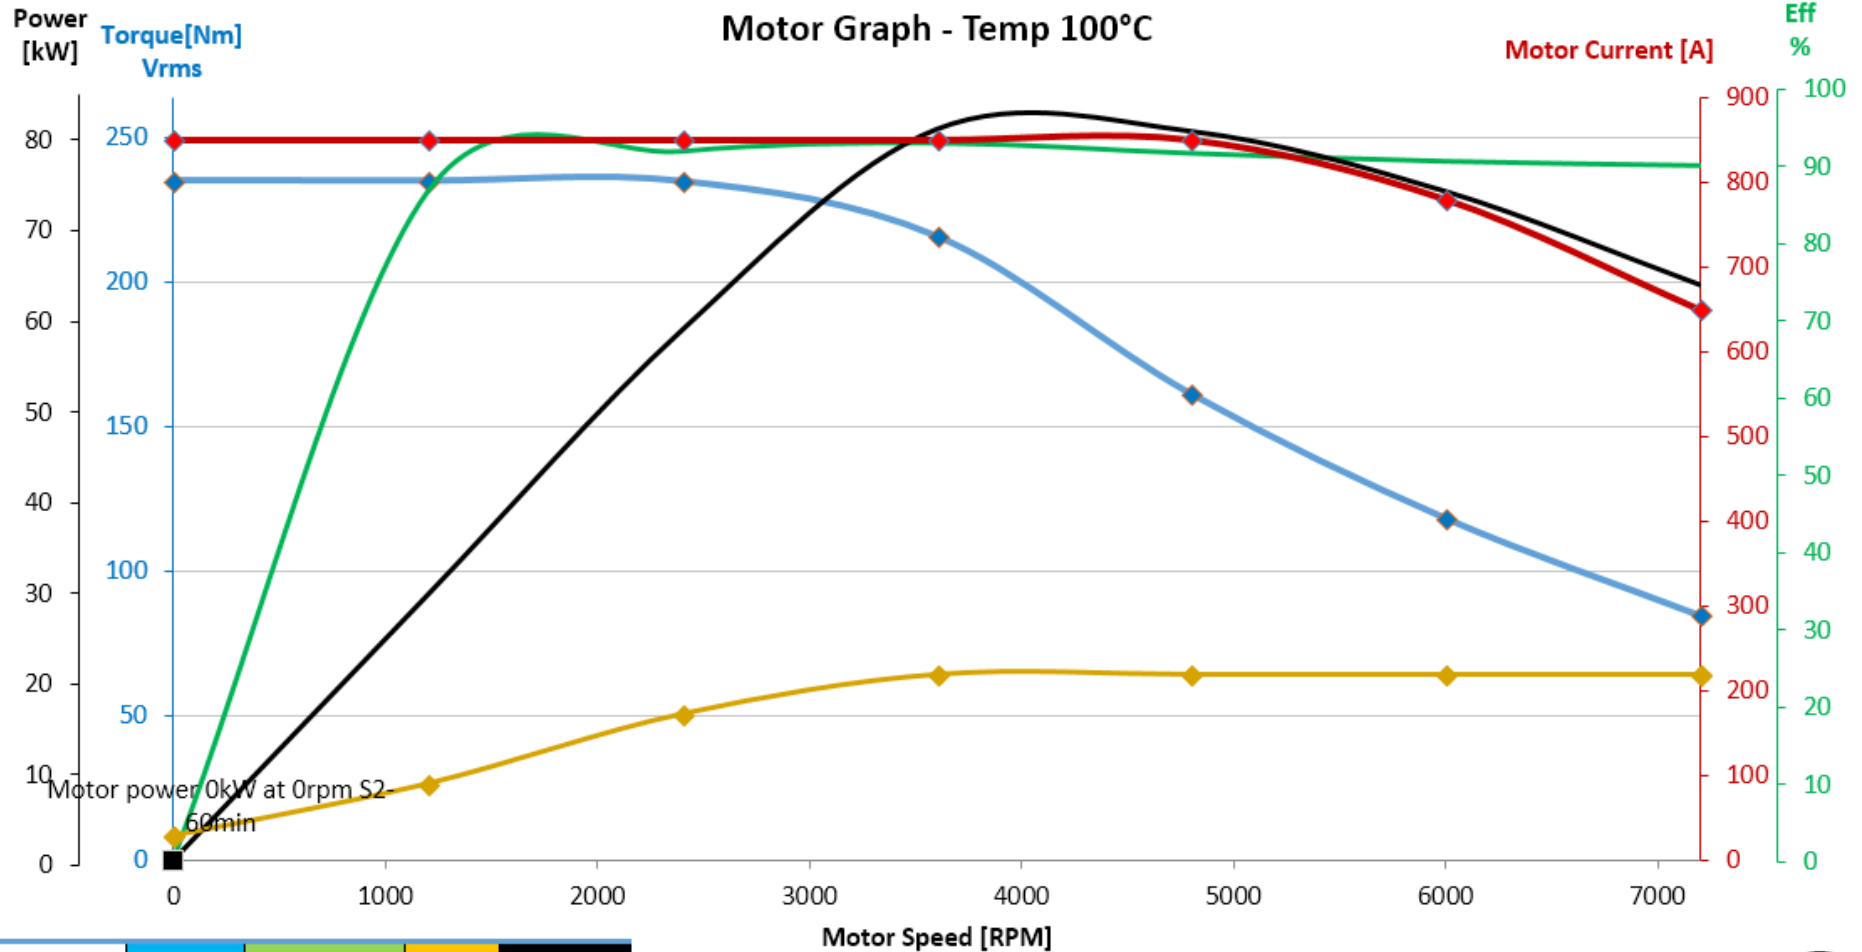

# NetGain Motors, Inc.

800 South State Street / Suite 4 / Lockport, IL 60441 / 630-243-9100 / 630-685-4054 (FAX)

DC Supply:  
96V

**HyPer 9™**  
&  
**HyPer 9D™**

| Rpm  | Nm    | Mot Eff % | Vrms | Pm (kW) |
|------|-------|-----------|------|---------|
| 0    | 235.1 | 0.0       | 8.5  | 0.0     |
| 1200 | 235.0 | 87.5      | 26.6 | 29.5    |
| 2400 | 234.8 | 92.8      | 50.8 | 59.0    |
| 3600 | 215.8 | 93.9      | 64.5 | 81.3    |
| 4800 | 161.4 | 92.6      | 64.5 | 81.1    |
| 6000 | 118.5 | 91.5      | 64.5 | 74.4    |
| 7200 | 84.9  | 91.0      | 64.5 | 64.0    |