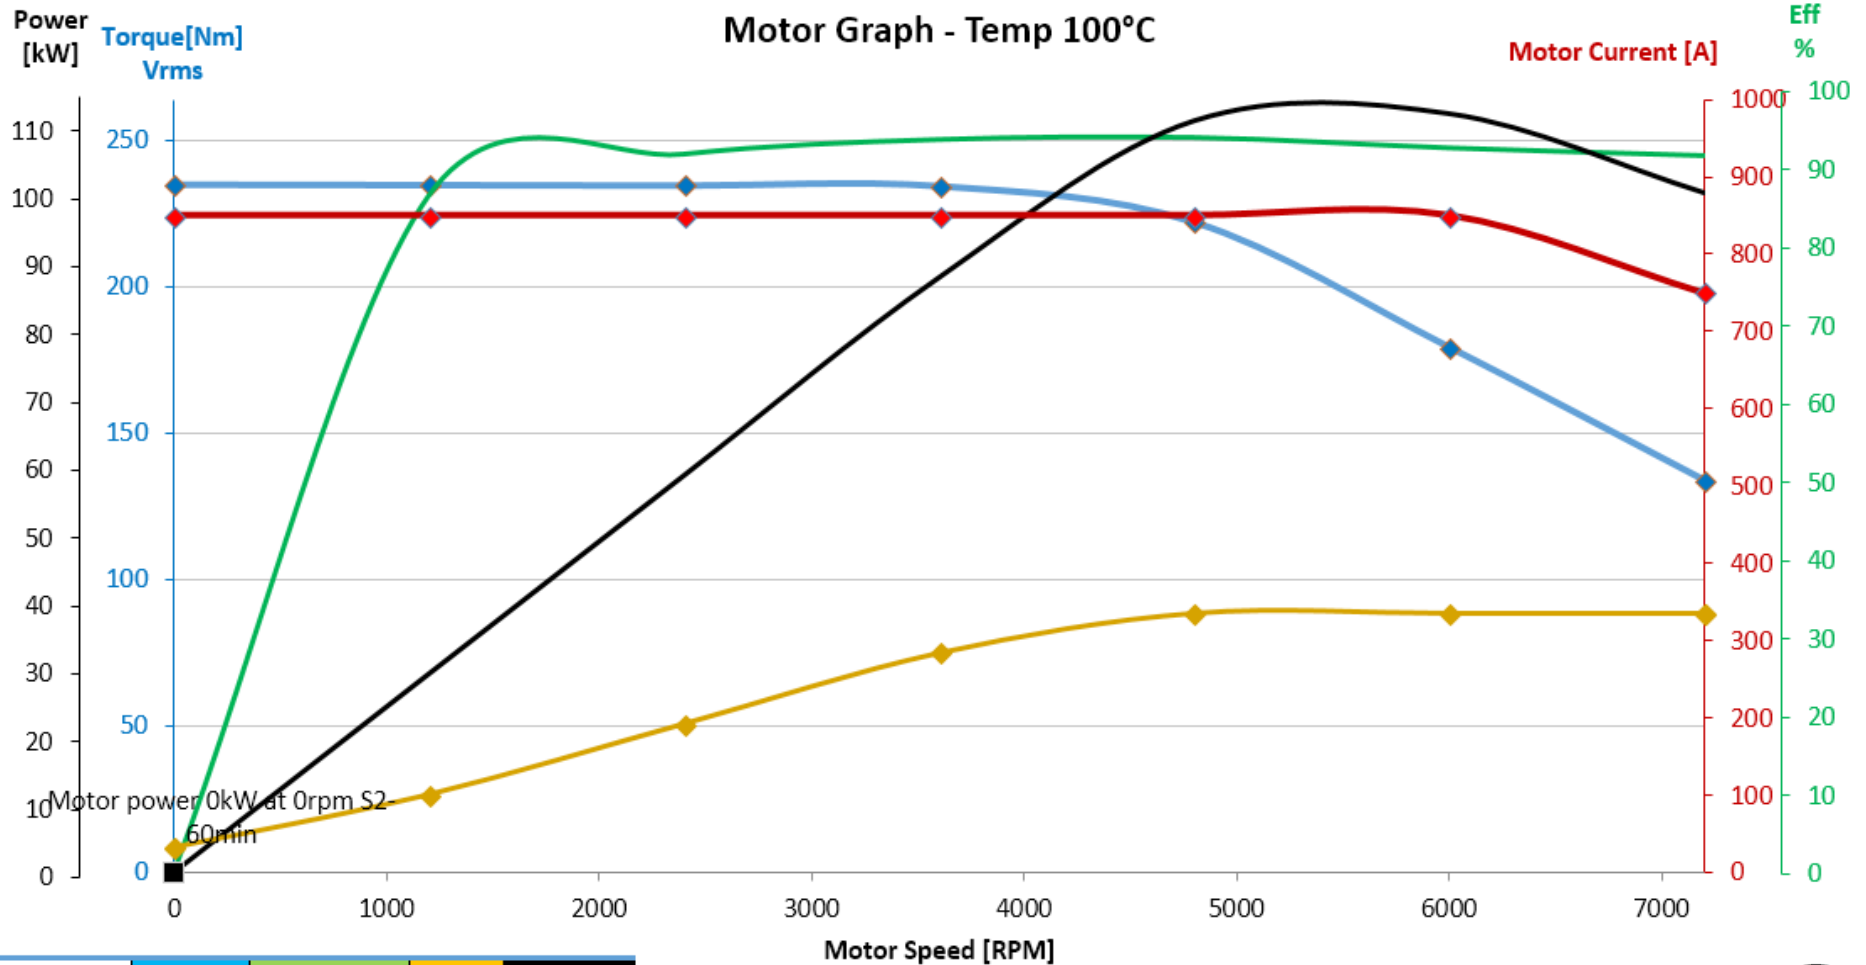

NetGain Motors, Inc.

800 South State Street / Suite 4 / Lockport, IL 60441 / 630-243-9100 / 630-685-4054 (FAX)

Rpm	Nm	Mot Eff %	Vrms	Pm (kW)
0	235.1	0.0	8.5	0.0
1200	235.0	87.5	26.6	29.5
2400	234.8	92.9	50.8	59.0
3600	234.6	94.7	75.1	88.4
4800	222.3	95.0	88.7	111.7
6000	179.5	93.7	88.7	112.8
7200	134.0	92.7	88.7	101.0

DC Supply:
132V

Hyper 9™
&
Hyper 9D™