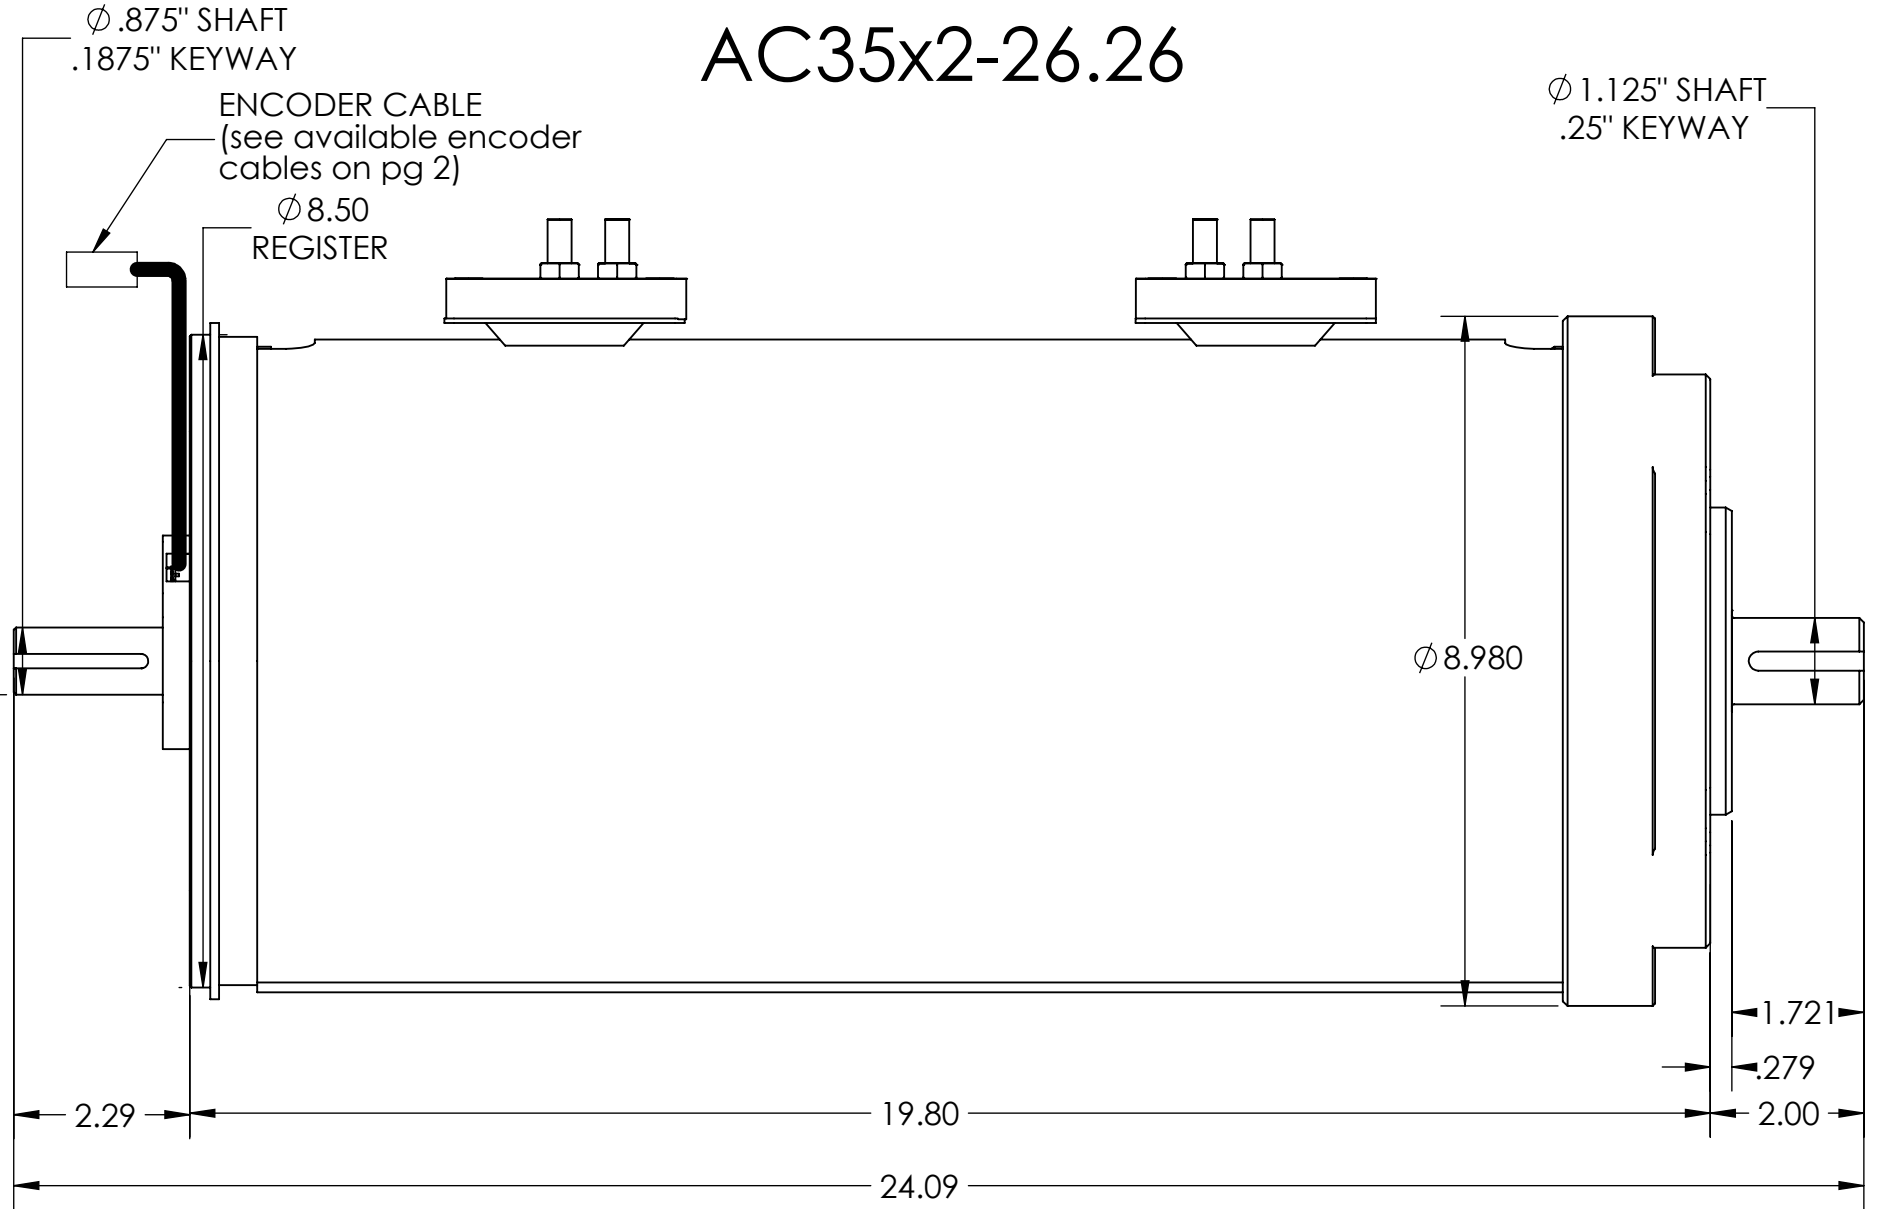

AC35x2-26.26

SIDE VIEW

AC35x2-26.26

ENCODER END

DRIVE END

AC35x2-26.26 Encoder Cables
2= Original Miles style with 6 pin Duetsch DT Series connector, AC31-Encoder cable

AC35x2-26.28

SIDE VIEW

AC35x2-26.28

AC35x2-26.28 Encoder Cables
2= Original Miles style with 6 pin Duetsch DT Series connector, AC31-Encoder cable