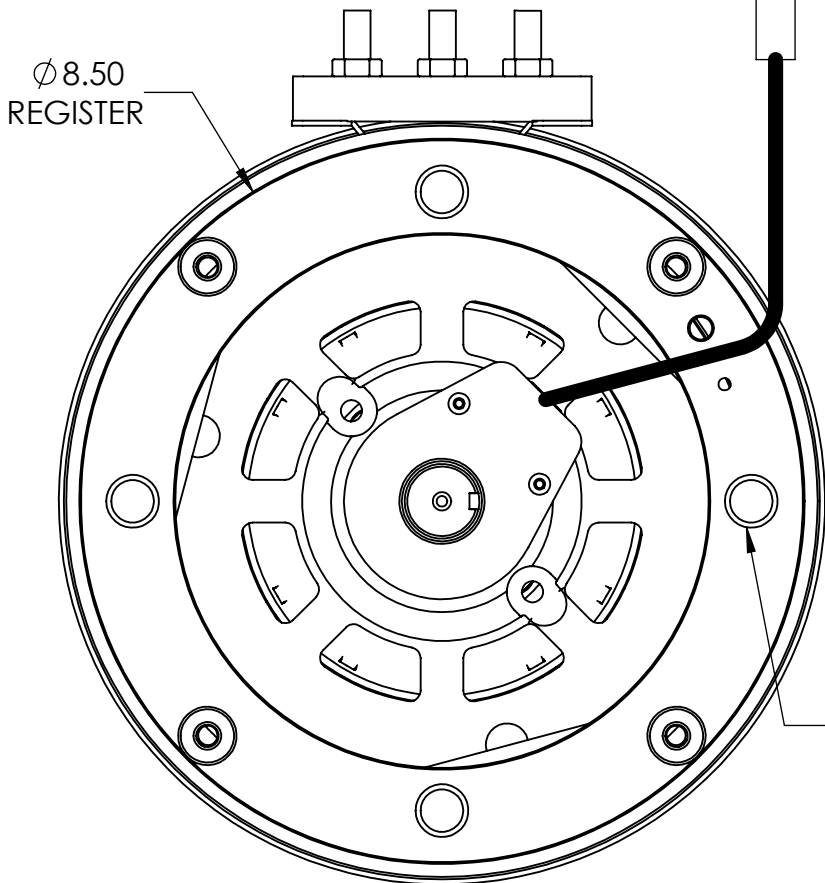

AC35x2-26.26

SIDE VIEW

AC35x2-26.26

ENCODER END

DRIVE END

AC35x2-26.26 Encoder Cables
2= Original Miles style with 6 pin Duetsch DT Series connector, AC31-Encoder cable

AC35x2-26.28

SIDE VIEW

AC35x2-26.28

AC35x2-26.28 Encoder Cables
2= Original Miles style with 6 pin Duetsch DT Series connector, AC31-Encoder cable