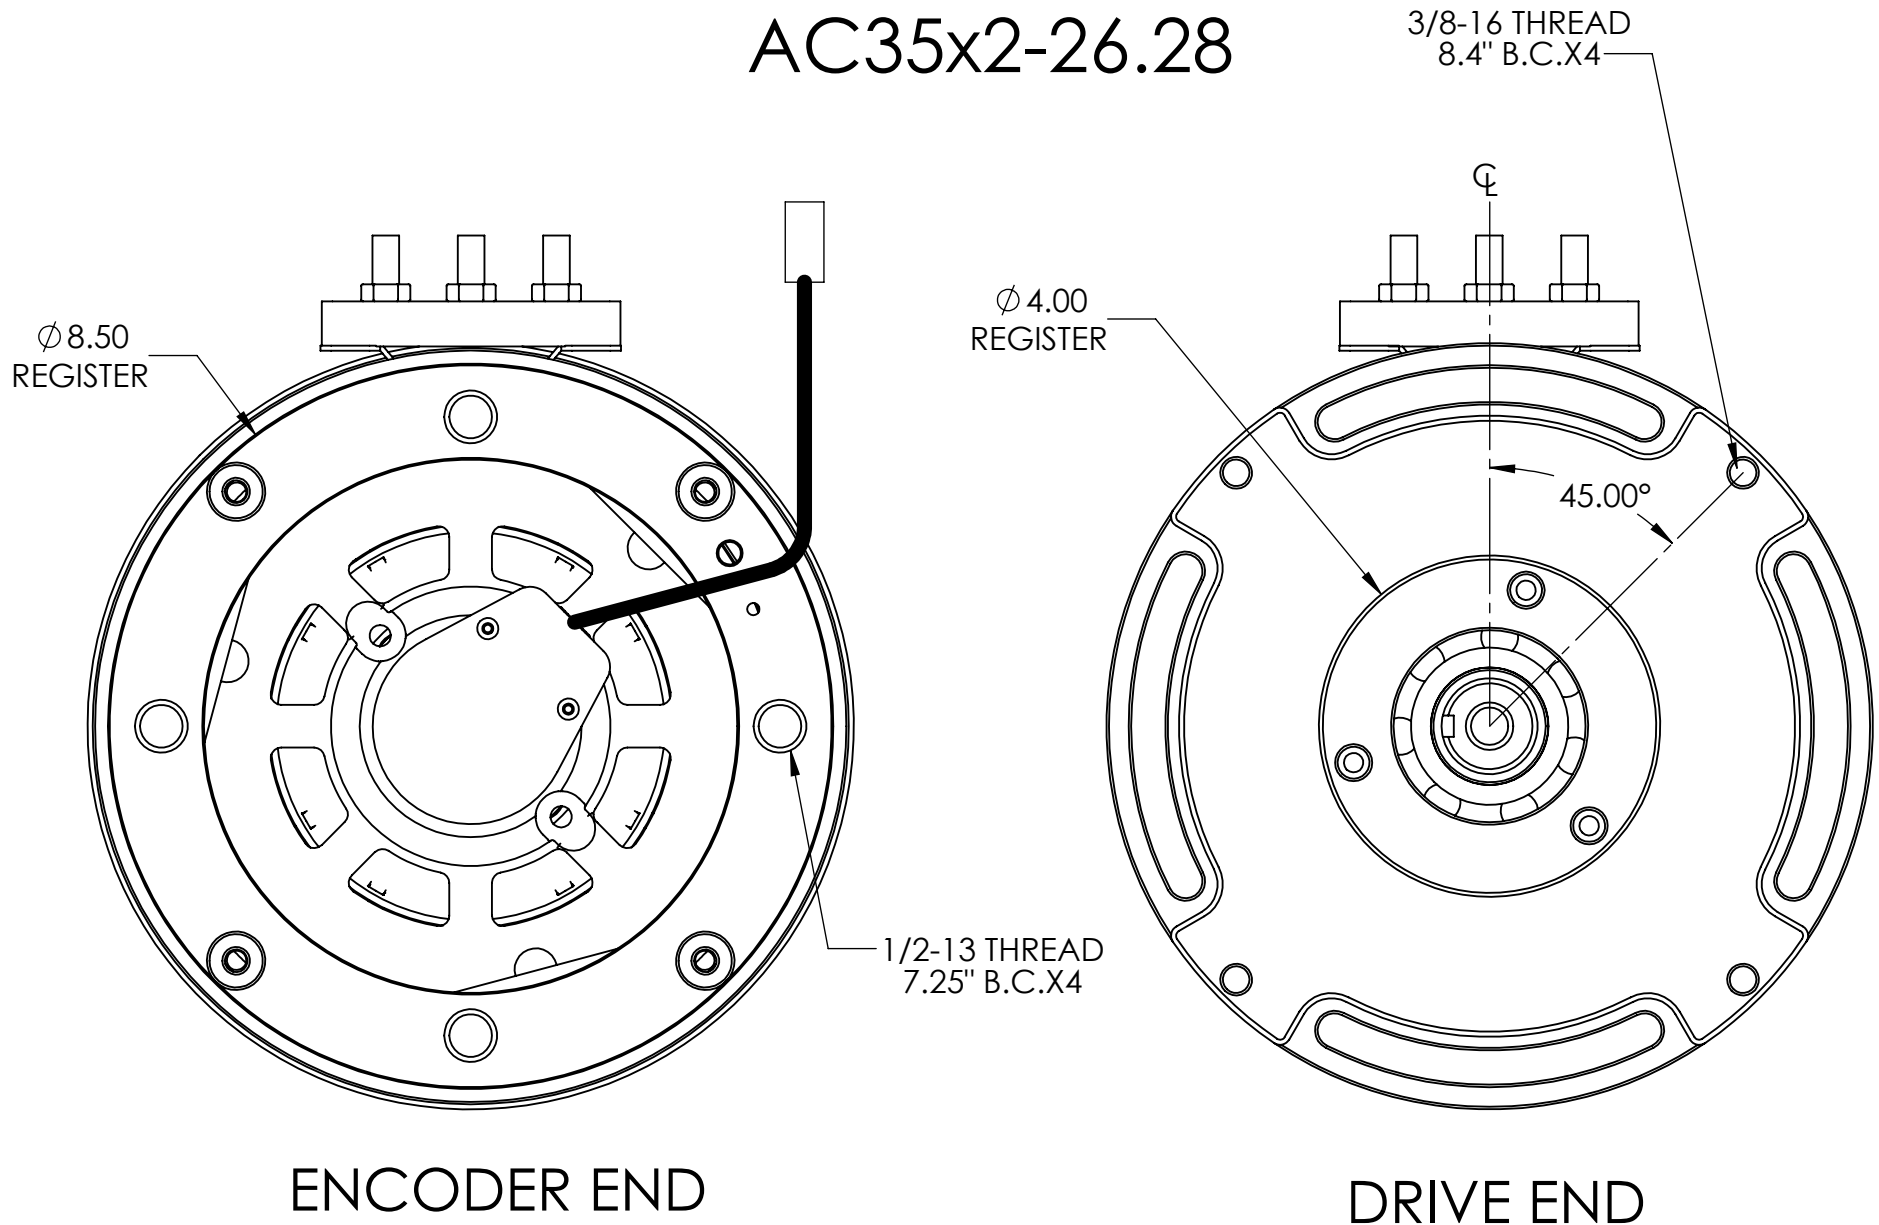

AC35x2-26.26

SIDE VIEW

AC35x2-26.26

ENCODER END

DRIVE END

AC35x2-26.26 Encoder Cables
2= Original Miles style with 6 pin Duetsch DT Series connector, AC31-Encoder cable

AC35x2-26.28

SIDE VIEW

AC35x2-26.28

AC35x2-26.28 Encoder Cables
2= Original Miles style with 6 pin Duetsch DT Series connector, AC31-Encoder cable