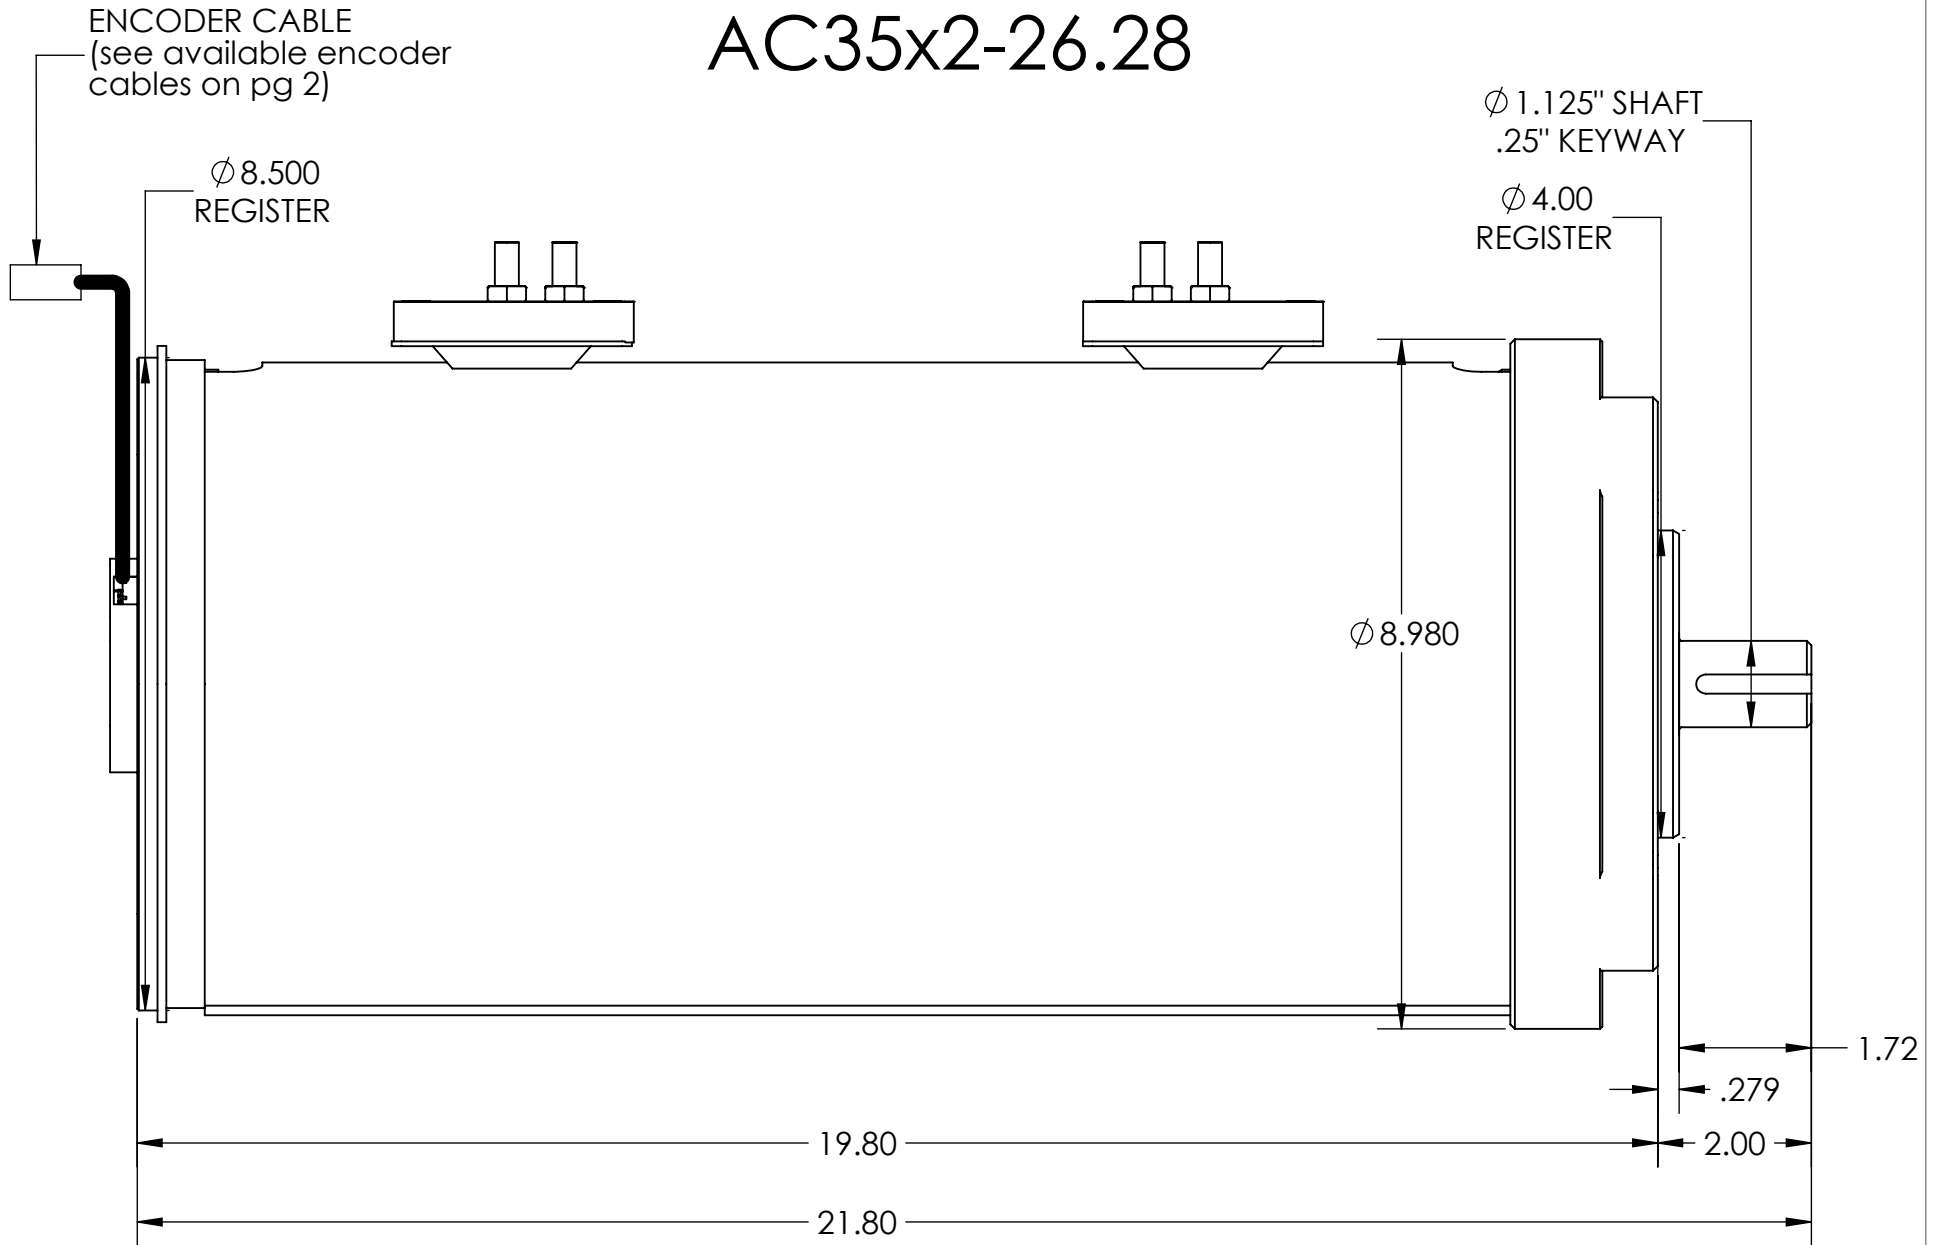

AC35x2-26.26

SIDE VIEW

AC35x2-26.26

ENCODER END

DRIVE END

AC35x2-26.26 Encoder Cables
2= Original Miles style with 6 pin Duetsch DT Series connector, AC31-Encoder cable

AC35x2-26.28

SIDE VIEW

AC35x2-26.28

AC35x2-26.28 Encoder Cables
2= Original Miles style with 6 pin Duetsch DT Series connector, AC31-Encoder cable