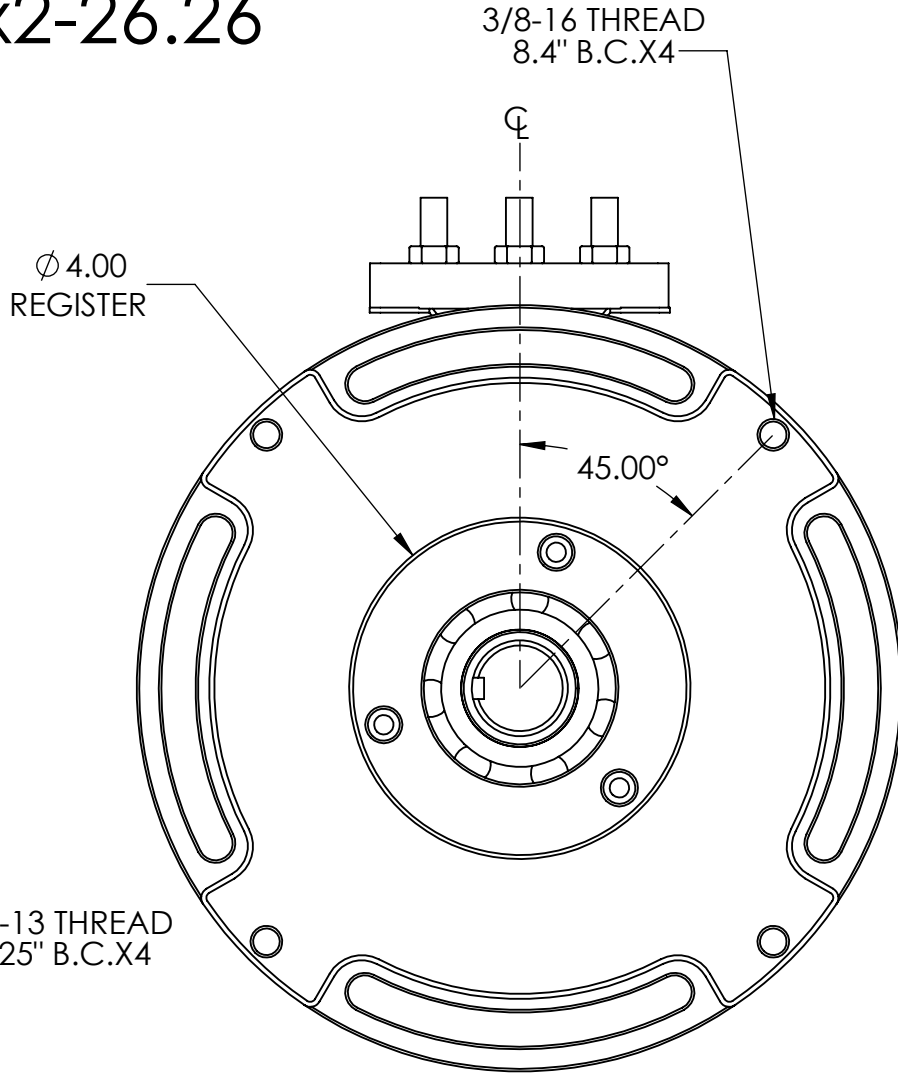

AC35x2-26.26

SIDE VIEW

AC35x2-26.26

ENCODER END

DRIVE END

AC35x2-26.26 Encoder Cables
2= Original Miles style with 6 pin Duetsch DT Series connector, AC31-Encoder cable

AC35x2-26.28

SIDE VIEW

AC35x2-26.28

AC35x2-26.28 Encoder Cables
2= Original Miles style with 6 pin Duetsch DT Series connector, AC31-Encoder cable