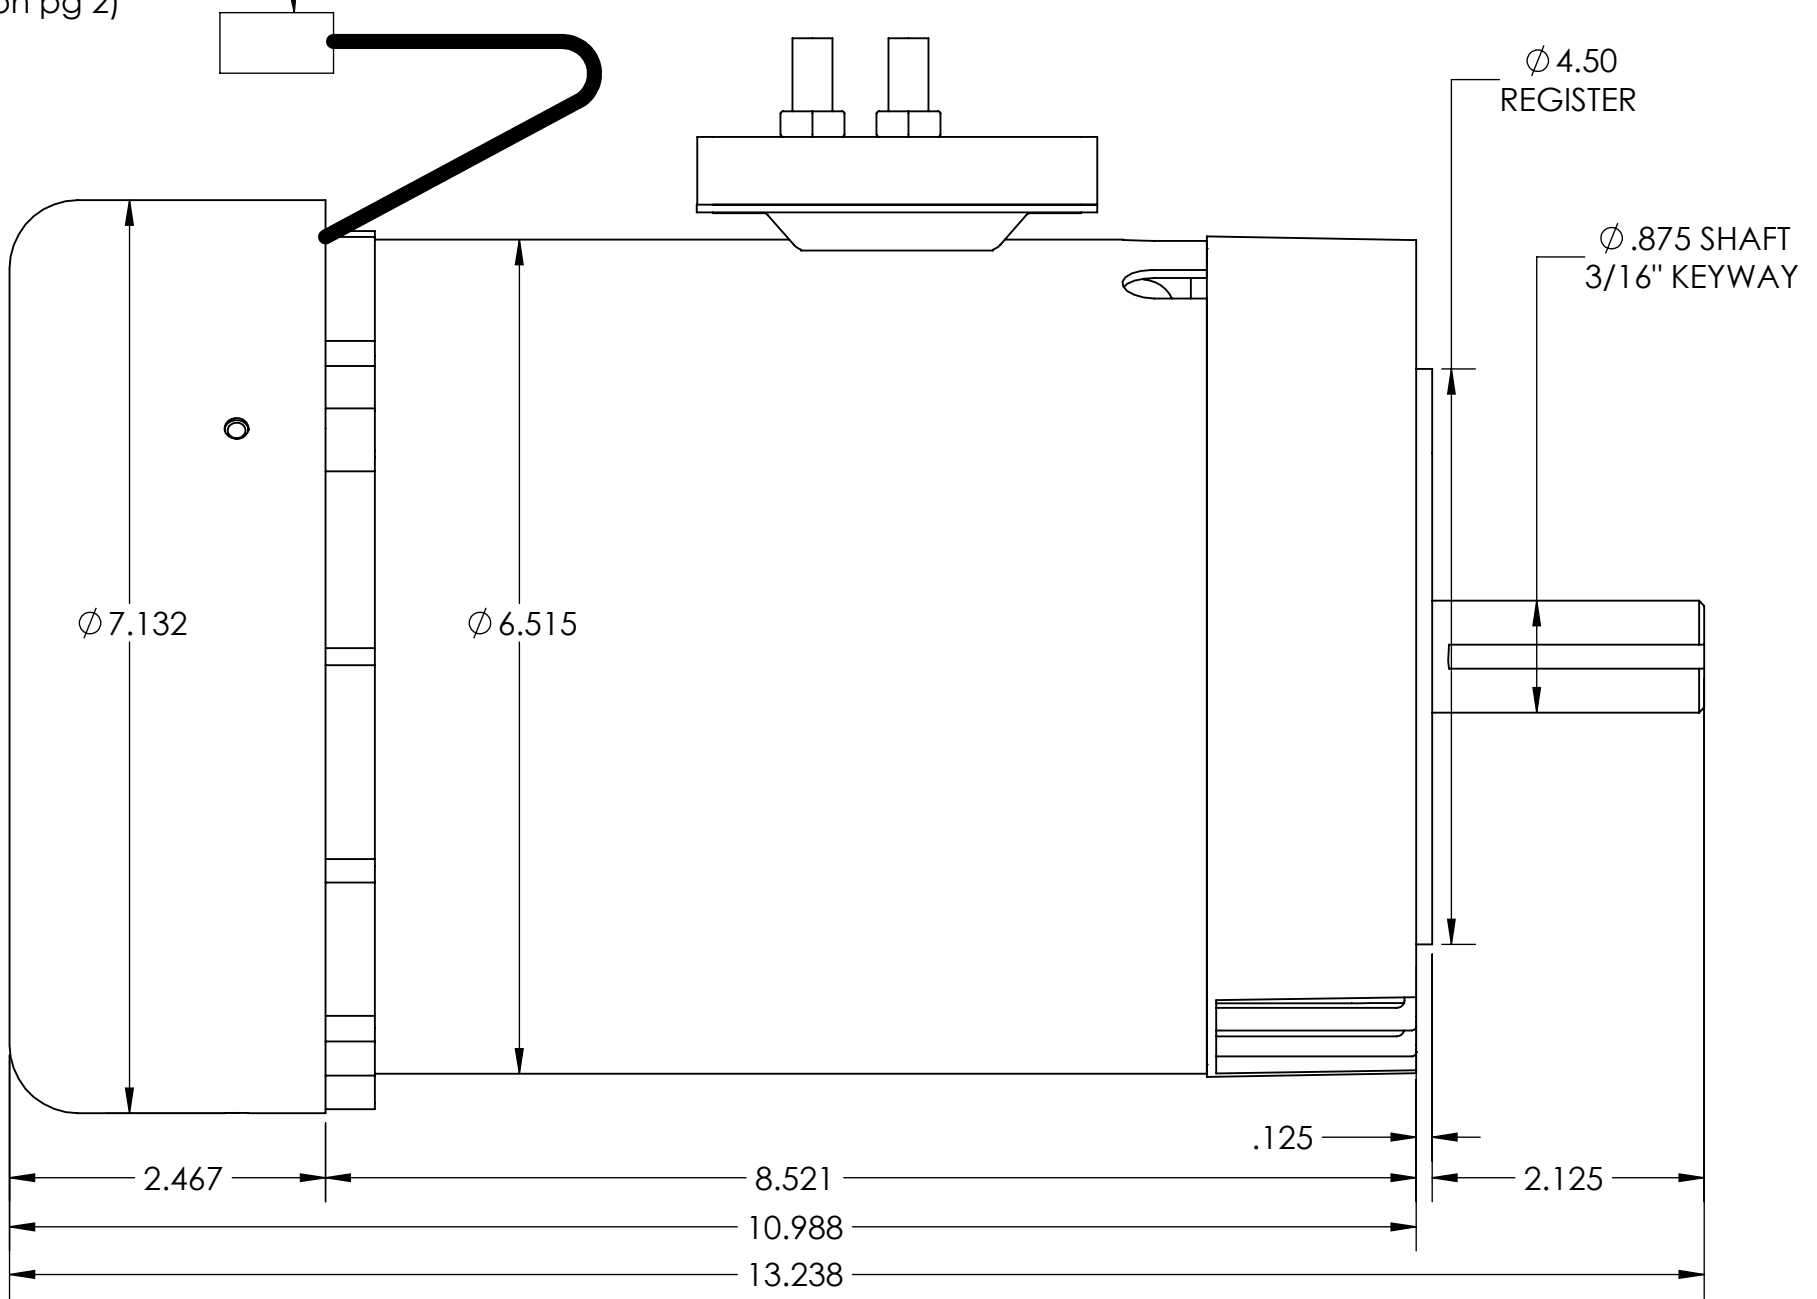

# AC9-03.27/AC12-03.27/AC15-03.27

Ø 4.50  
REGISTER

Ø .875 SHAFT  
3/16" KEYWAY

Ø 7.132

Ø 6.515

2.467

8.521

10.988

13.238

.125

2.125

SIDE VIEW