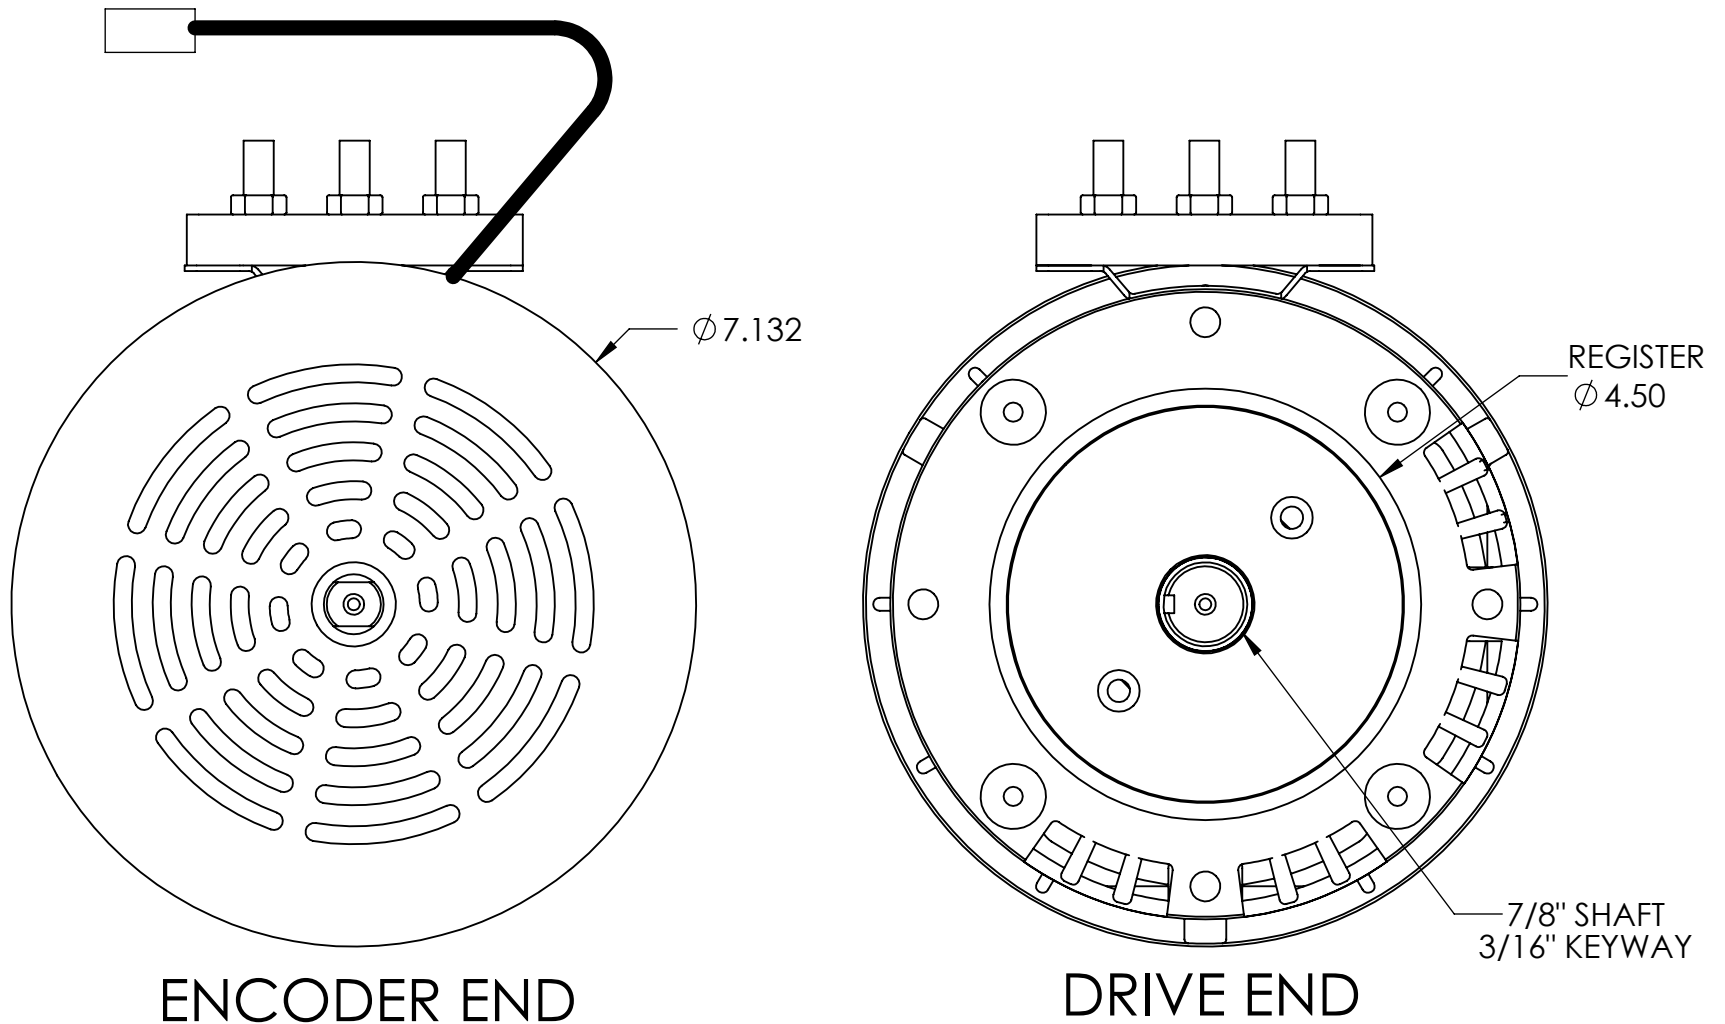

# AC9-03.27/AC12-03.27/AC15-03.27

Ø 4.50  
REGISTER

Ø .875 SHAFT  
3/16" KEYWAY

Ø 7.132

Ø 6.515

2.467

8.521

10.988

13.238

.125

2.125

SIDE VIEW

## AC9-03.27 Encoder Cables

1=Original style with Molex Connector, Enc-002

3= New Style golf car with 6 pin Duetsch DTM series connector, 1010-HP-001 encoder cable

## AC15-03.27 Encoder Cables

1=Original style with Molex Connector, Enc-002

2= Original Miles style with 6 pin Duetsch DT Series connector, AC31-Encoder cable