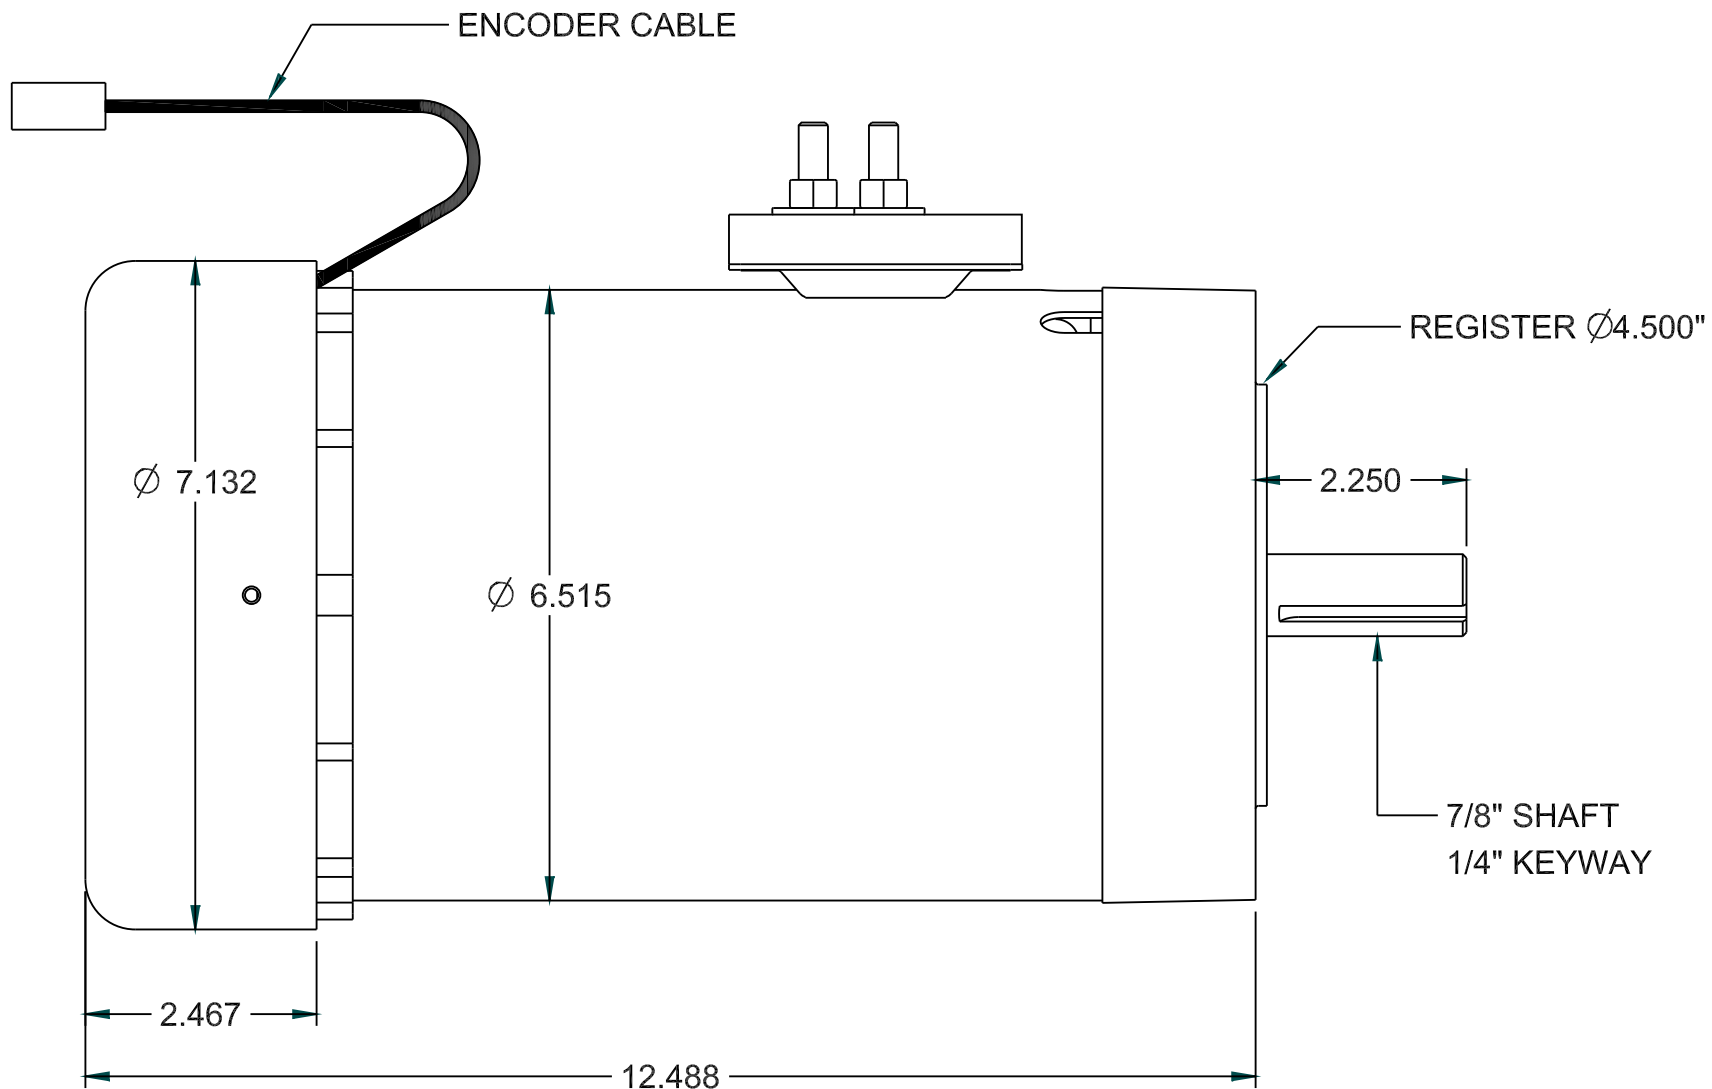

A20-05-1

SIDE VIEW

MODEL NO.		HI PERFORMANCE GOLF CARS
AC20-05-1		
WEIGHT APPROX. 58 LBS		PAGE 1 of 2
DATE : 07-14-2009		REV 1

A20-05-1

DRIVE END

ENCODER END

MODEL NO.		HI PERFORMANCE GOLF CARS
AC20-05-1		
		WEIGHT APPROX. 58 LBS PAGE 2 OF 2
		DATE : 07-14-2009 REV 1