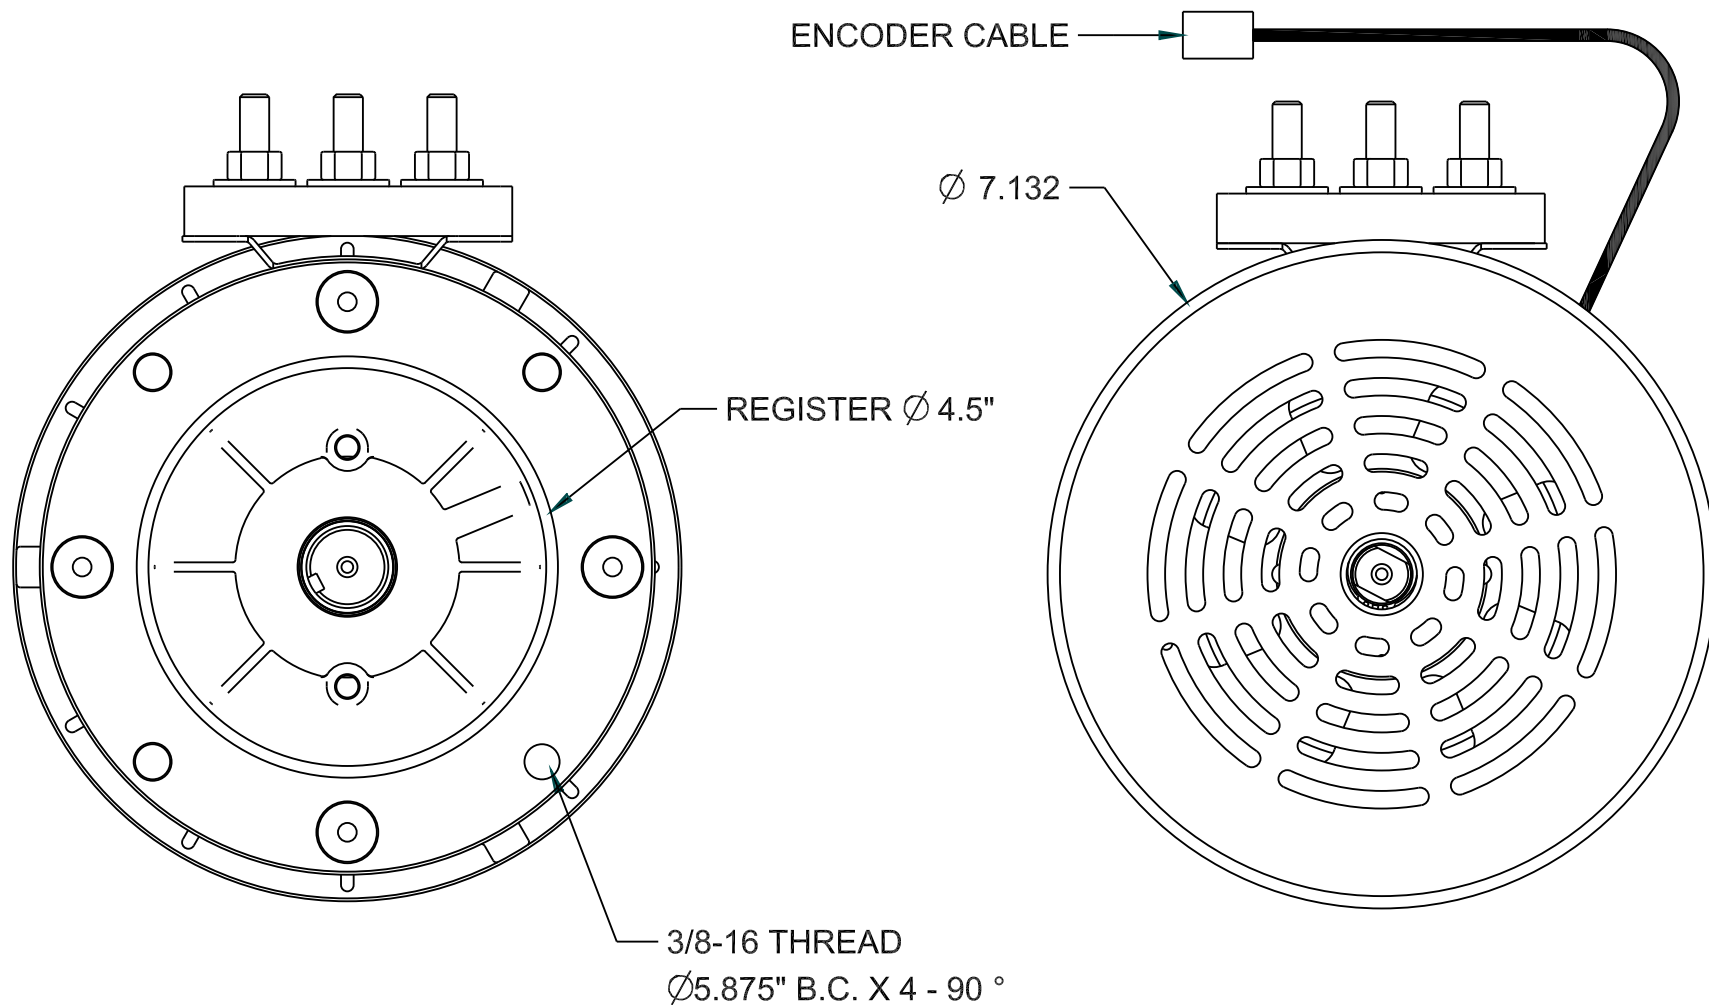

A20-05-1

SIDE VIEW

MODEL NO.		HI PERFORMANCE GOLF CARS
AC20-05-1		
WEIGHT APPROX. 58 LBS		PAGE 1 of 2
DATE : 07-14-2009		REV 1

A20-05-1

DRIVE END

ENCODER END

MODEL NO.		HI PERFORMANCE GOLF CARS
AC20-05-1		
		WEIGHT APPROX. 58 LBS PAGE 2 OF 2
		DATE : 07-14-2009 REV 1